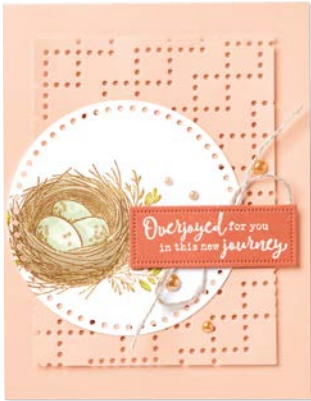

EVERYDAY DETAILS DIES • 162864 | $47.00
11 dies. Largest die: 2-5/8" x 4-1/8"
(6.7 x 10.5 cm).