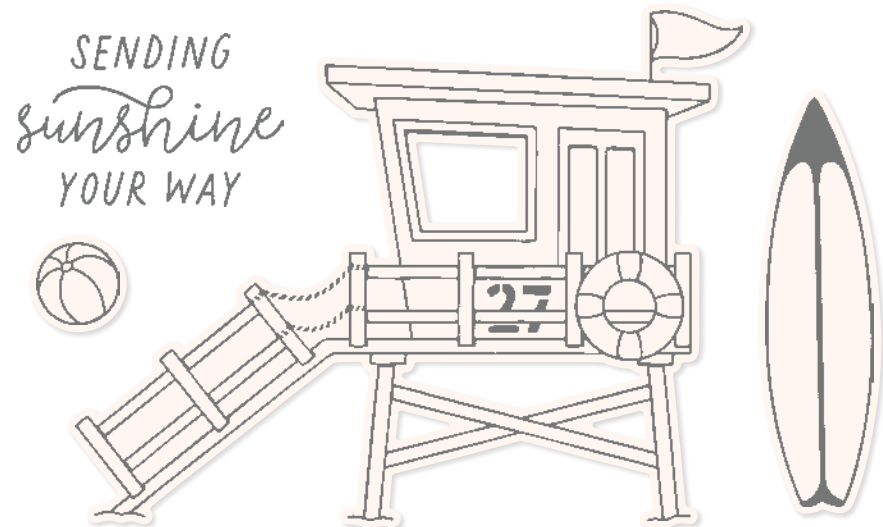

STAY SIMPLE OR  
**step it up**

Share & Inspire  
#StampinUp

*All of the  
HARD WORK WAS  
worth it!*

**CLASS OF**  
*Congratulations,  
GRADUATE!*

CAP & GOWN • 162810 | \$32.00  
9 cling stamps (suggested clear blocks: b, c, d)