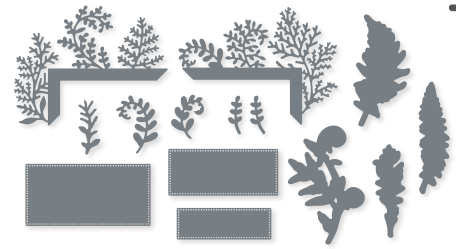

**TRUSTY TOOLS DIES • 162722 | \$51.00**  
 20 dies. Largest die: 3-11/16" x 2-5/16"  
 (9.4 x 5.9 cm).

**10%**  
 BUNDLED SAVINGS

**TRUSTY TOOLS BUNDLE**  
 162723 | ~~\$84.00~~ \$75.50  
 Photopolymer •   
 Trusty Tools Stamp Set (p. 56) + Trusty Tools Dies