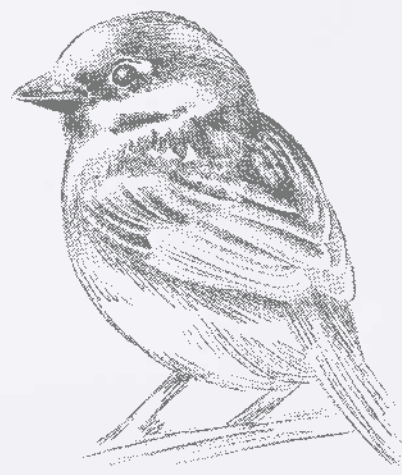

enjoy the journey

grateful for you