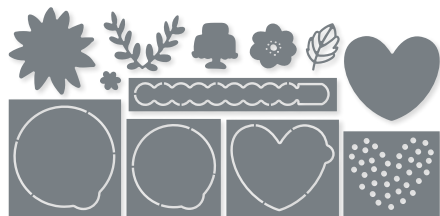

HOORAY FOR SURPRISES DIES
162857 | $44.00
12 dies. Largest die: 4-1/2" x 1/2"
(11.4 x 1.3 cm).

10%
BUNDLED SAVINGS

HOORAY FOR SURPRISES BUNDLE
162858 | ~~$72.00~~ $64.75
Photopolymer •
Hooray for Surprises Stamp Set (p. 13) + Hooray for Surprises Dies