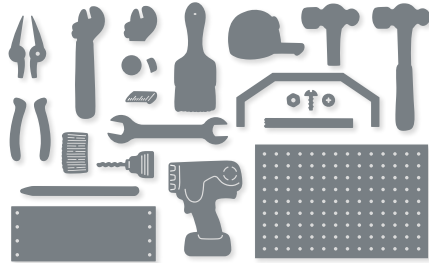

TRUSTY TOOLS DIES • 162722 | $51.00
20 dies. Largest die: 3-11/16" x 2-5/16"
(9.4 x 5.9 cm).

10%
BUNDLED SAVINGS

TRUSTY TOOLS BUNDLE
162723 | ~~$84.00~~ $75.50
Photopolymer •
Trusty Tools Stamp Set (p. 56) + Trusty Tools Dies