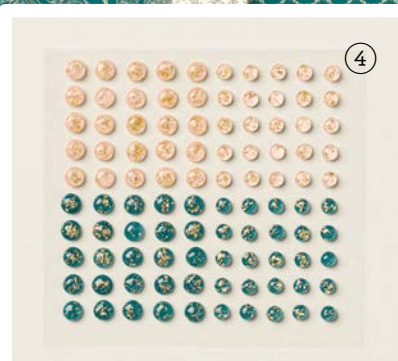

forever love

SUITE COLLECTION

162590 | $132.25

Cling •

Suite collection includes one of each item listed below.

**1. LIFETIME OF LOVE BUNDLE
162584 | ~~$81.00~~ $72.75**

10% BUNDLED SAVINGS! Cling •

Lifetime of Love Stamp Set
+ Lifetime of Love Dies (p. 71)

**2. PRETTY PEACOCK & GOLD 3/8" (1 CM)
METALLIC RIBBON • 162588 | $11.75**

10 yards (9.1 m).

**3. GOLD FOILED FLOWERS CARDS &
ENVELOPES • 162589 | $13.75**

10 card bases and 10 envelopes. Folded card size: 4-1/4" x 5-1/2" (10.8 x 14 cm). Acid free, lignin free. Gold foil, Very Vanilla.

**4. PETAL PINK & PRETTY PEACOCK
FOILED GEMS • 162587 | $11.00**

100 adhesive-backed pieces: 50 each of 2 colours. 4 mm, 5 mm.

**5. FOREVER LOVE 12" X 12" (30.5 X 30.5 CM)
SPECIALTY DESIGNER SERIES PAPER
162573 | $23.00**

12 sheets: 2 each of 6 double-sided designs*. Includes gold foil. Acid free, lignin free.

*Visit stampingup.ca and search by item number to see enlarged images and detailed product information.