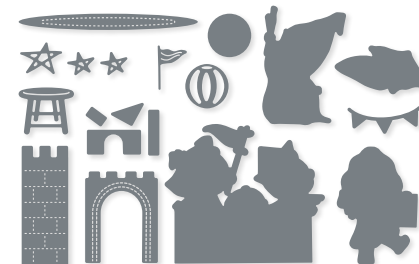

KIDDIN' AROUND DIES • 162838 | $47.00
14 dies. Largest die: 3-1/8" x 2-3/4" (7.9 x 7 cm).

10%
BUNDLED SAVINGS

KIDDIN' AROUND BUNDLE
162839 | ~~$83.00~~ $74.50
Cling •
Kiddin' Around Stamp Set (p. 50) + Kiddin' Around Dies