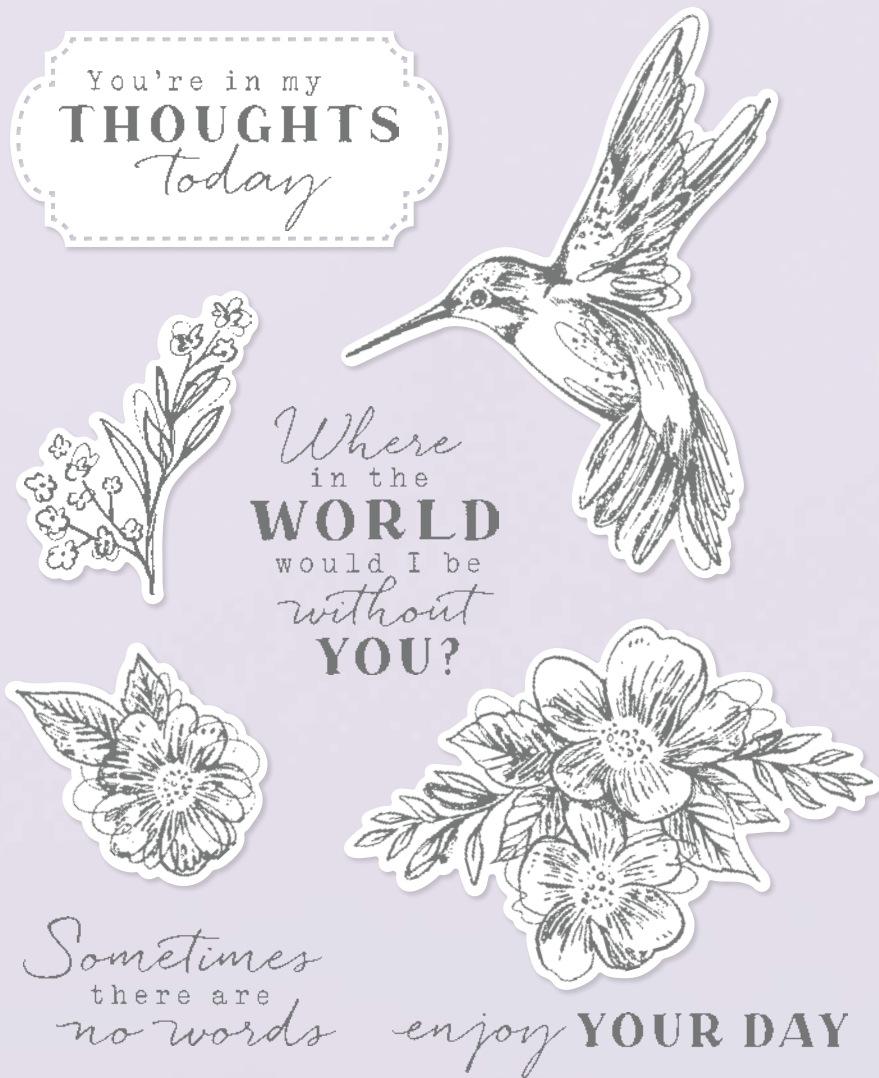

THOUGHTFUL EXPRESSIONS • 162815 | $34.00

8 cling stamps (suggested clear blocks: b, c, d, e)
O Coordinates with Thoughtful Expressions Dies

10%

BUNDLED SAVINGS

+

THOUGHTFUL EXPRESSIONS BUNDLE
162822 | ~~$85.00~~ $76.50

Cling
Thoughtful Expressions Stamp Set
+ Thoughtful Expressions Dies (p. 73)

THOUGHTFUL EXPRESSIONS DIES • 162821 | $51.00
Use with a Stampin' Cut & Emboss Machine (p. 66).
19 dies. Largest die: 3-11/16" x 3-11/16" (9.4 x 9.4 cm).