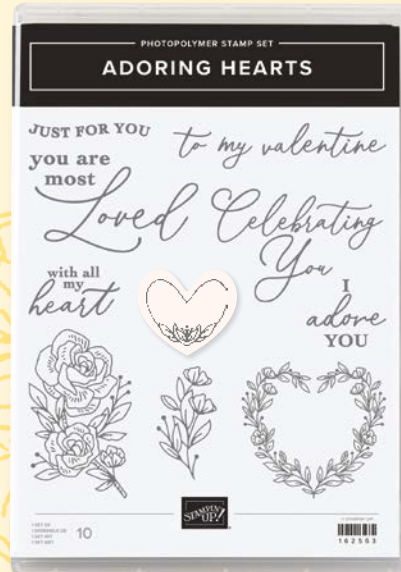

brayering

& LAYERING

Whether you want to evenly ink an embossing folder, add definition to die-cut words, or paint a sunset with colours that melt into one another, brayering is the technique that makes the magic!

1. ADORING HEARTS STAMP SET • 162563 | $28.00
10 photopolymer stamps
(suggested clear blocks: b, d, g) •
Coordinates with Adoring Hearts Hybrid Embossing Folder

2. ADORING HEARTS HYBRID EMBOSSING FOLDER • 162569 | $54.00
Use with a Stampin' Cut & Emboss Machine (p. 66).
1 embossing folder. 6" x 6-1/4" (15.2 x 15.9 cm).
14 dies. Largest die: 5-1/2" x 5-1/2" (14 x 14 cm).

3. ADORING HEARTS BUNDLE
162570 | ~~$82.00~~ $73.75
10% **Photopolymer** •
Adoring Hearts Stamp Set +
Adoring Hearts Hybrid Embossing Folder (p. 67)

4. THOUGHTFUL MOMENTS HYBRID EMBOSSING FOLDER • 162927 | $52.00 •
Use with a Stampin' Cut & Emboss Machine (p. 66).
1 embossing folder. 6" x 6-1/4" (15.2 x 15.9 cm).
10 dies. Largest die: 5-3/4" x 5-3/4" (14.6 x 14.6 cm).

5. STAMPIN' BRAYER • 162936 | $22.00
Silicone roller provides even coverage when applying ink to embossing folders, stamps, and paper. Resting feet keep crafting surfaces ink free. Roller length: 4-3/4" (12.1 cm). Roller width: 1-1/4" (3.2 cm).

①