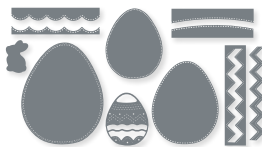

EXCELLENT EGGS BUNDLE

162808 | ~~$66.00~~ $59.25

Cling
Excellent Eggs Stamp Set + Excellent Eggs Dies (p. 69)

EXCELLENT EGGS DIES • 162807 | $34.00

Use with a Stampin' Cut & Emboss Machine (p. 66).
8 dies. Largest die: 2-3/4" x 3-7/16" (7 x 8.7 cm).