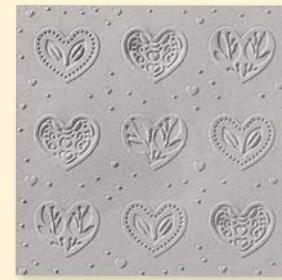

brayering

& LAYERING

Whether you want to evenly ink an embossing folder, add definition to die-cut words, or paint a sunset with colours that melt into one another, brayering is the technique that makes the magic!

1. ADORING HEARTS STAMP SET • 162563 | $28.00
10 photopolymer stamps
(suggested clear blocks: b, d, g) •
Coordinates with Adoring Hearts Hybrid Embossing Folder

2. ADORING HEARTS HYBRID EMBOSSING FOLDER • 162569 | $54.00
Use with a Stampin' Cut & Emboss Machine (p. 66).
1 embossing folder. 6" x 6-1/4" (15.2 x 15.9 cm).
14 dies. Largest die: 5-1/2" x 5-1/2" (14 x 14 cm).

3. ADORING HEARTS BUNDLE
162570 | ~~$82.00~~ $73.75
10% **Photopolymer** •
Adoring Hearts Stamp Set +
Adoring Hearts Hybrid Embossing Folder (p. 67)

4. THOUGHTFUL MOMENTS HYBRID EMBOSSING FOLDER • 162927 | $52.00 •
Use with a Stampin' Cut & Emboss Machine (p. 66).
1 embossing folder. 6" x 6-1/4" (15.2 x 15.9 cm).
10 dies. Largest die: 5-3/4" x 5-3/4" (14.6 x 14.6 cm).

5. STAMPIN' BRAYER • 162936 | $22.00
Silicone roller provides even coverage when applying ink to embossing folders, stamps, and paper. Resting feet keep crafting surfaces ink free. Roller length: 4-3/4" (12.1 cm). Roller width: 1-1/4" (3.2 cm).

①

②

③

④

⑤