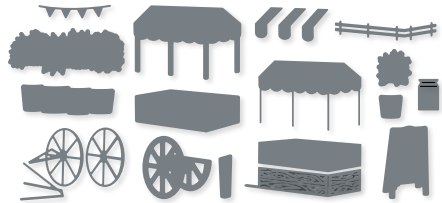

FLOWER CART DIES • 162780 | $47.00
15 dies. Largest die: 2-1/4" x 1-1/2"
(5.7 x 3.8 cm).