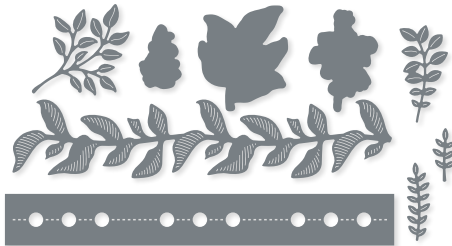

NOTES OF NATURE DIES • 163203 | $39.00
9 dies. Largest die: 1-1/4" x 6" (3.2 x 15.2 cm).

10%
BUNDLED SAVINGS

NOTES OF NATURE BUNDLE
162640 | ~~$72.00~~ $64.75
Cling •
Notes of Nature Stamp Set (p. 43) + Notes of Nature Dies