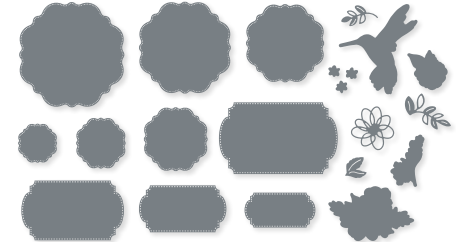

THOUGHTFUL EXPRESSIONS DIES
162821 | $51.00
19 dies. Largest die: 3-11/16" x 3-11/16"
(9.4 x 9.4 cm).

10%
BUNDLED SAVINGS

SUBMARINE LIFE BUNDLE
162774 | ~~$63.00~~ $56.50
Photopolymer
Submarine Life Stamp Set (p. 52) + Submarine Life Builder Punch

10%
BUNDLED SAVINGS

THOUGHTFUL EXPRESSIONS BUNDLE
162822 | ~~$85.00~~ $76.50
Cling
Thoughtful Expressions Stamp Set (p. 62)
+ Thoughtful Expressions Dies