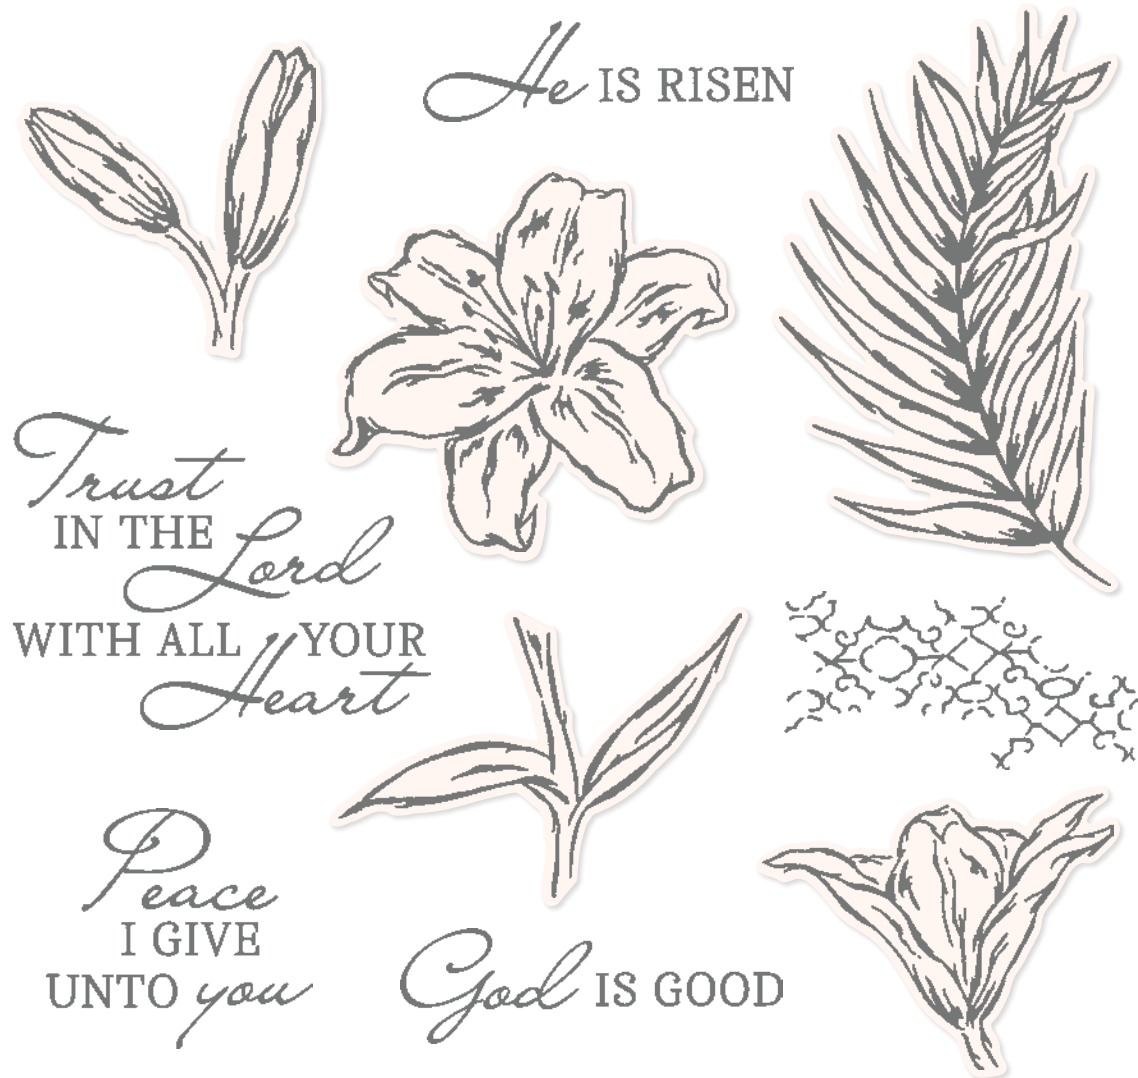

12 dies. Largest die: 3-3/4" x 5" (9.5 x 12.7 cm).

**EASTER LILIES • 162783 | \$33.00**

10 photopolymer stamps (suggested clear blocks: c, d, e)  
 ○ Coordinates with Easter Lilies Dies

10%

BUNDLED SAVINGS