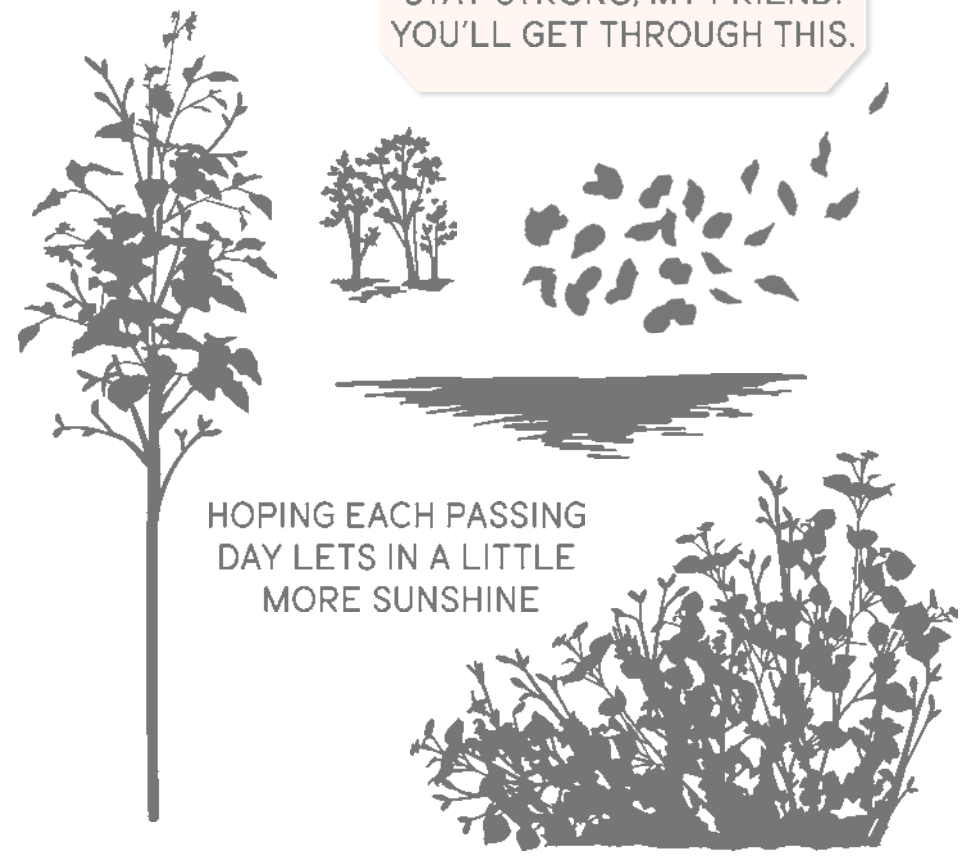

SENDING OUR LOVE

STAY STRONG, MY FRIEND.
YOU'LL GET THROUGH THIS.

HOPING EACH PASSING
DAY LETS IN A LITTLE
MORE SUNSHINE

YOU MAKE GOOD THINGS BETTER

DELICATE FOREST • 162675 | $28.00

9 photopolymer stamps (suggested clear blocks: c, d, e, i)
○ Coordinates with Delicate Forest Dies

10%
BUNDLED SAVINGS

+

DELICATE FOREST BUNDLE
162680 | ~~$86.00~~ $72.00
Photopolymer
Delicate Forest Stamp Set + Delicate Forest Dies (p. 68)

DELICATE FOREST DIES • 162679 | $52.00
Use with a Stampin' Cut & Emboss Machine (p. 66).
7 dies. Largest die: 3-7/8" x 4-7/8" (9.8 x 12.4 cm).