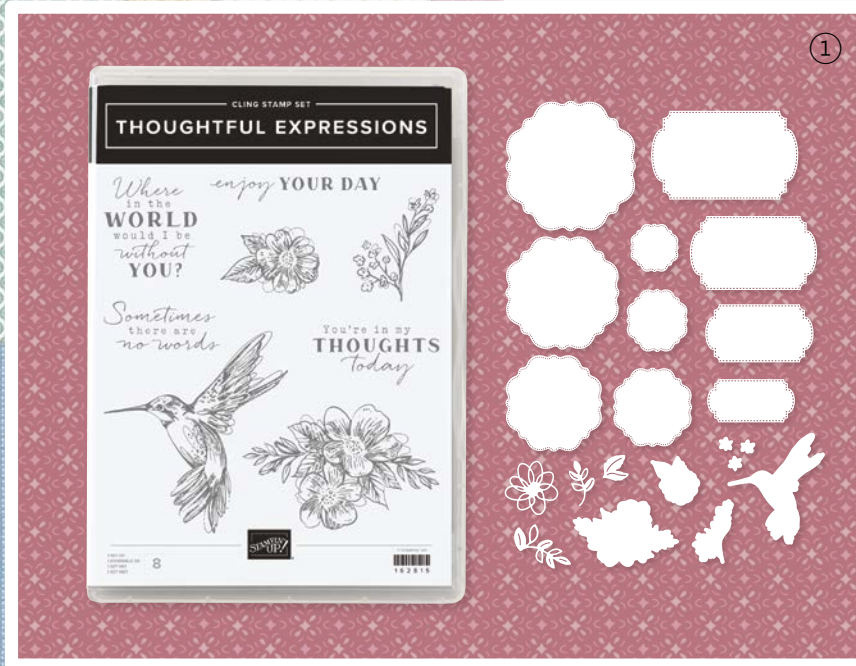

poetic expressions

SUITE COLLECTION 162826 | $104.50

Cling

Suite collection includes one of each item listed below.

1. THOUGHTFUL EXPRESSIONS BUNDLE 162822 | ~~$85.00~~ $76.50

10% **BUNDLED SAVINGS** Cling

Thoughtful Expressions Stamp Set
+ Thoughtful Expressions Dies (p. 73)

2. CHAMPAGNE IRIDESCENT DOTS 162824 | $11.00

600 loose pieces. Size range: 3–6 mm.

3. POETIC EXPRESSIONS 12" X 12" (30.5 X 30.5 CM) DESIGNER SERIES PAPER 162814 | $17.00

12 sheets: 2 each of 6 double-sided designs*.
Acid free, lignin free.

*Visit [stampinup.ca](https://www.stampinup.ca) and search by item number to see enlarged images and detailed product information.