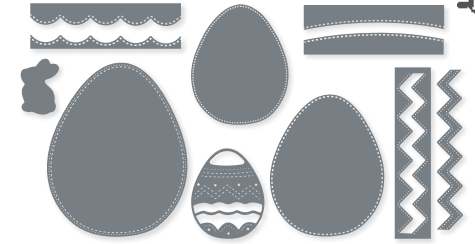

EXCELLENT EGGS DIES • 162807 | $34.00
8 dies. Largest die: 2-3/4" x 3-7/16" (7 x 8.7 cm).

10%
BUNDLED SAVINGS

EVERYDAY DETAILS BUNDLE
162865 | ~~$80.00~~ $72.00
Cling
Everyday Details Stamp Set (p. 28) + Everyday Details Dies

10%
BUNDLED SAVINGS

EXCELLENT EGGS BUNDLE
162808 | ~~$66.00~~ $59.25
Cling
Excellent Eggs Stamp Set (p. 27) + Excellent Eggs Dies