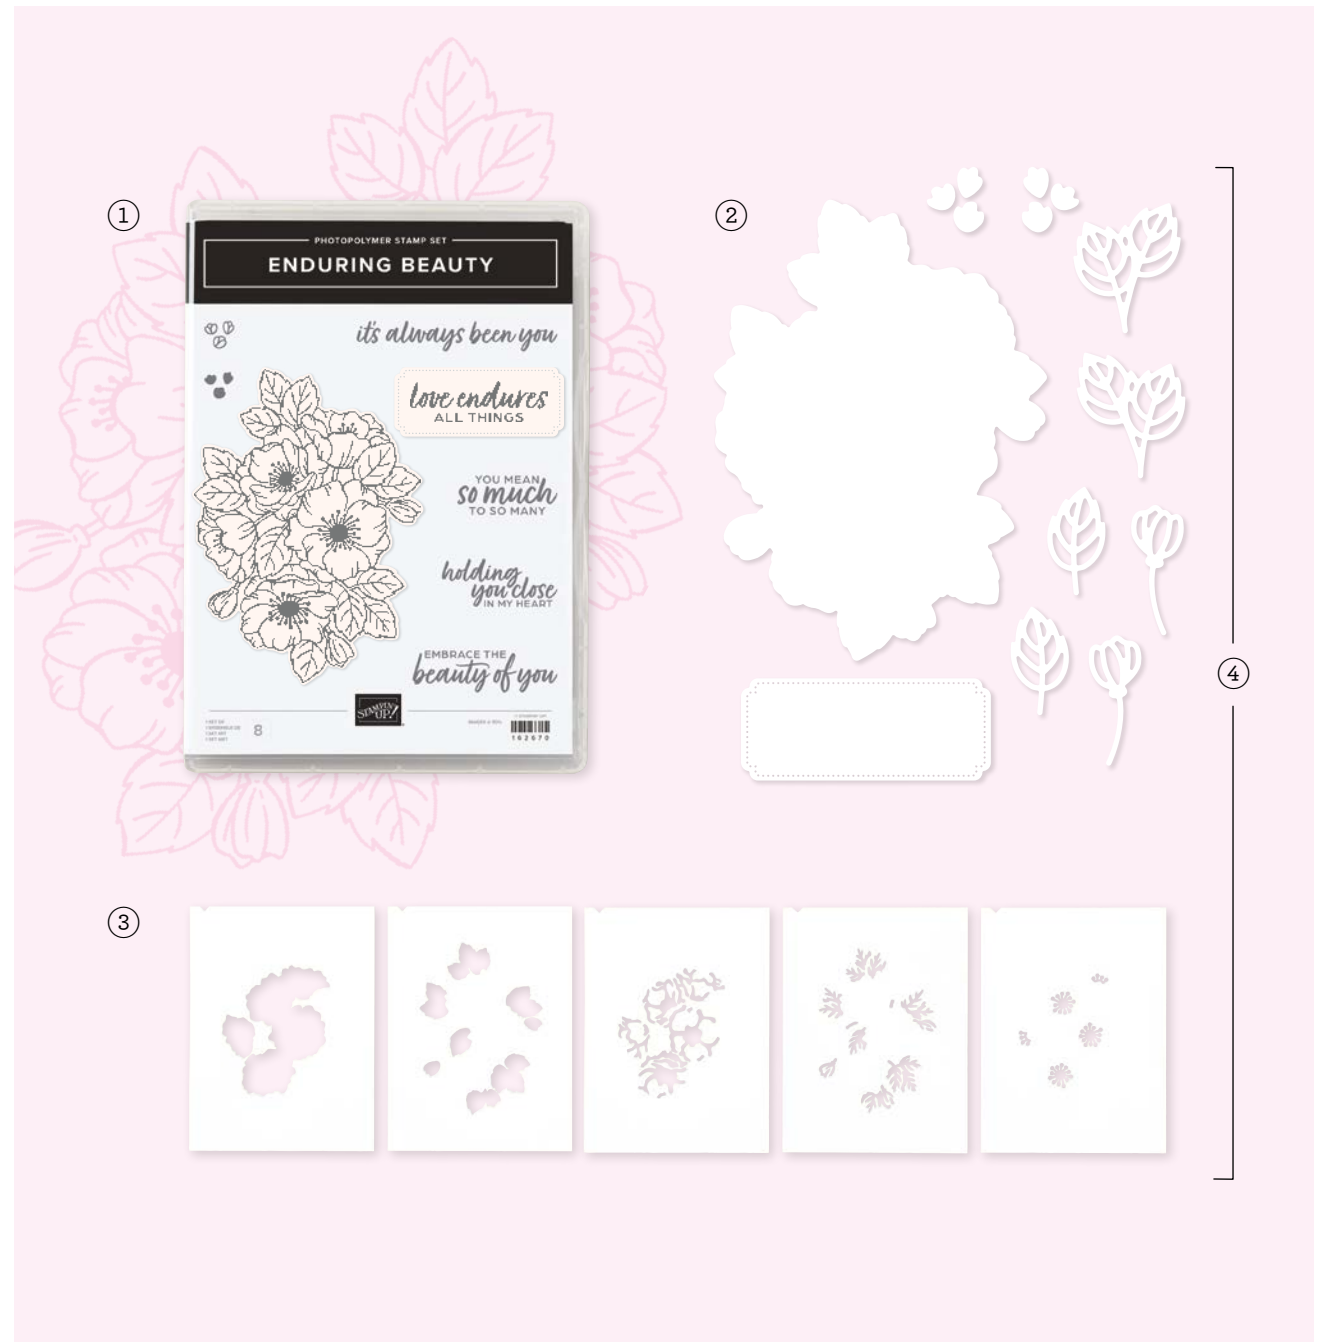

mix & MASK

The Enduring Beauty Bundle puts you in full creative control. Its seamless coordination makes it easy to use the products together, alone, or in any combination you want. Go ahead—mix and mask your way to a look you love!

1. ENDURING BEAUTY STAMP SET 162670 | $28.00

8 photopolymer stamps
(suggested clear blocks: a, c, f, h)
● Coordinates with Enduring Beauty Dies (p. 68)
and Enduring Beauty Decorative Masks (p. 68)

2. ENDURING BEAUTY DIES • 162672 | $36.00

Use with a Stampin' Cut & Emboss Machine (p. 66). 10 dies. Largest die: 3-7/16" x 4-3/4" (8.7 x 12.1 cm).

3. ENDURING BEAUTY DECORATIVE MASKS 162673 | $14.50

5 masks: 1 each of 5 designs. 5" x 6-5/8" (12.7 x 16.8 cm). Use with Classic Stampin' Ink (AC p. 122–123).

4. ENDURING BEAUTY BUNDLE 162674 | ~~$78.50~~ $70.50

10% **BUNDLED SAVINGS** Photopolymer
Enduring Beauty Stamp Set + Enduring Beauty
Dies (p. 68) + Enduring Beauty Decorative Masks
(p. 68)