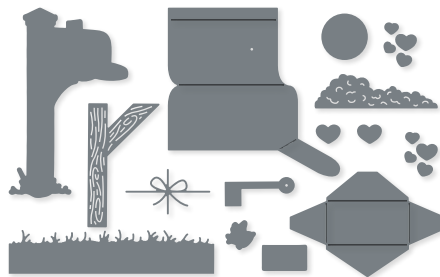

SENDING LOVE DIES • 162879 | $48.00
15 dies. Largest die: 3-7/16" x 4-15/16"
(9.8 x 12.5 cm).

10%
BUNDLED SAVINGS

SENDING LOVE BUNDLE
162880 | $82.00 $73.75

Cling •
Sending Love Stamp Set (p. 11) + Sending Love Dies