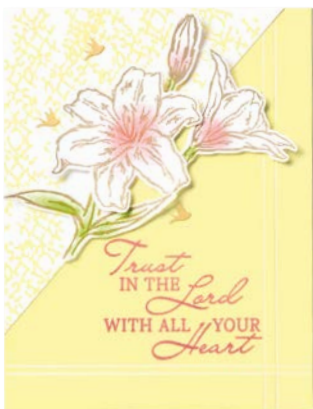

EASTER LILIES DIES • 162785 | $47.00
11 dies. Largest die: 2" x 3-1/8" (5.1 x 7.9 cm).