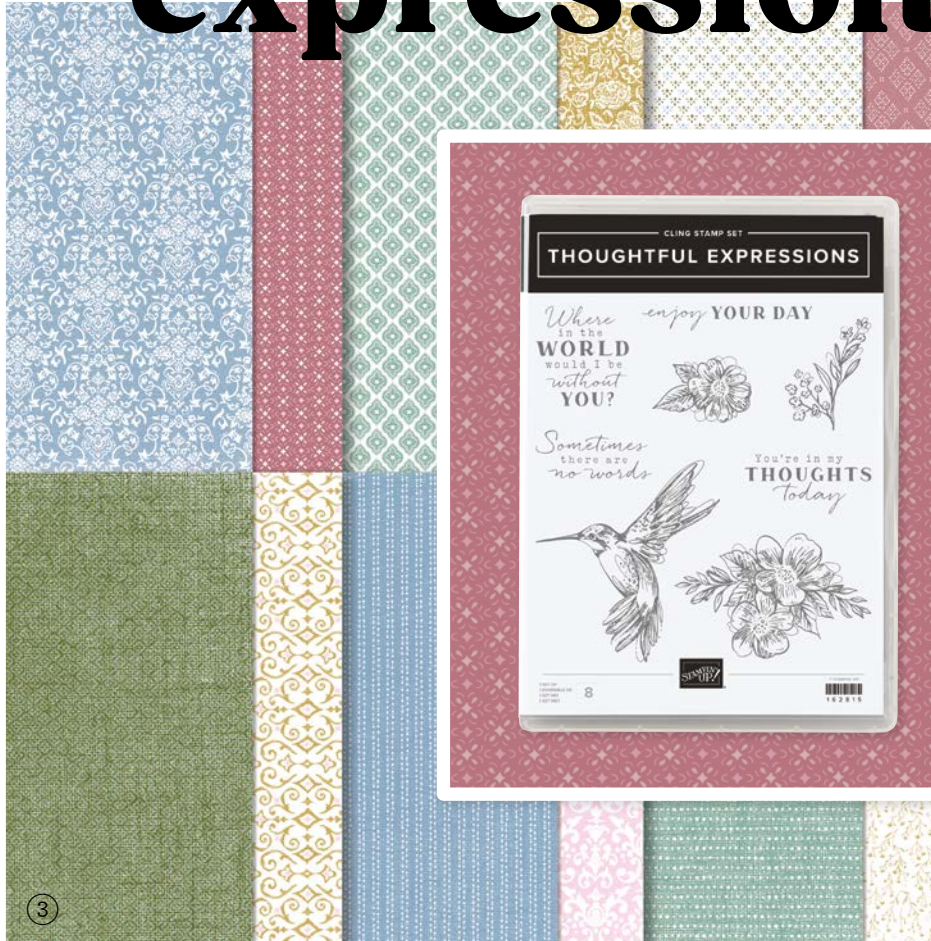

poetic expressions

SUITE COLLECTION 162826 | $104.50

Cling

Suite collection includes one of each item listed below.

1. THOUGHTFUL EXPRESSIONS BUNDLE 162822 | ~~$85.00~~ $76.50

10% **BUNDLED SAVINGS** Cling

Thoughtful Expressions Stamp Set
+ Thoughtful Expressions Dies (p. 73)

2. CHAMPAGNE IRIDESCENT DOTS 162824 | $11.00

600 loose pieces. Size range: 3–6 mm.

3. POETIC EXPRESSIONS 12" X 12" (30.5 X 30.5 CM) DESIGNER SERIES PAPER 162814 | $17.00

12 sheets: 2 each of 6 double-sided designs*.
Acid free, lignin free.

*Visit [stampinup.ca](https://www.stampinup.ca) and search by item number to see enlarged images and detailed product information.